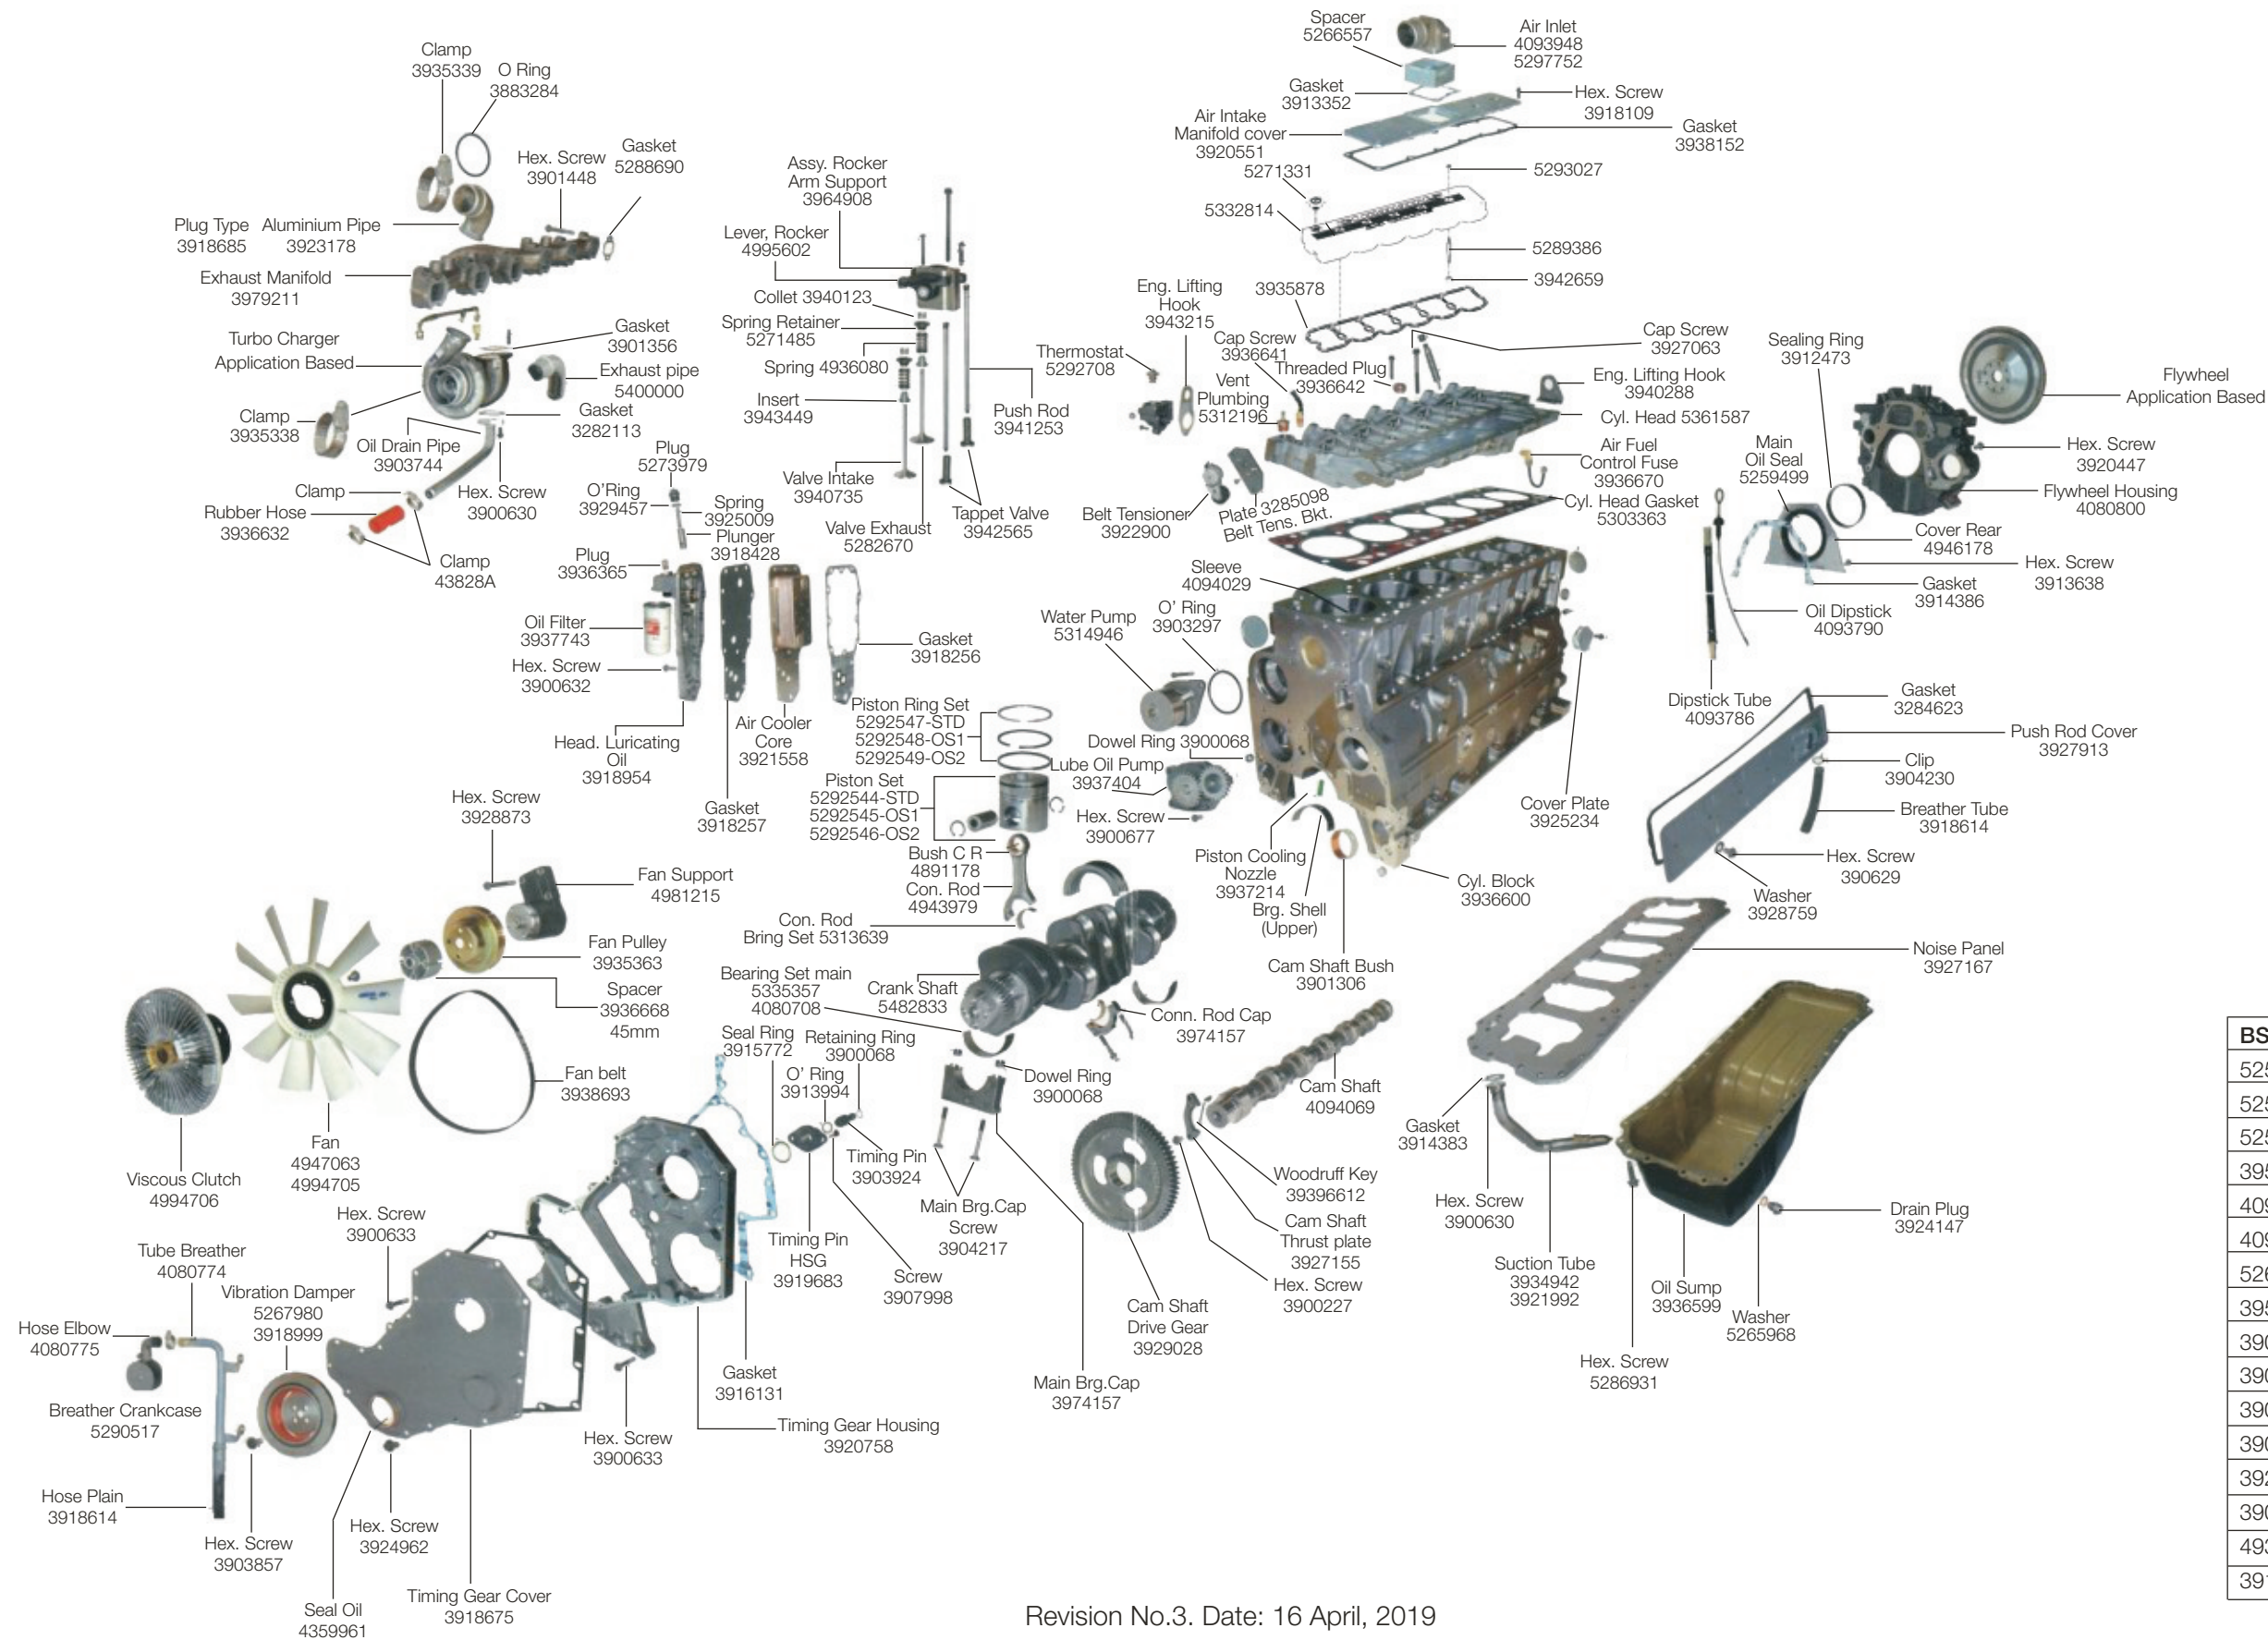

Cummins engine assembly parts BSIII

BSIII	Other Parts Not Shown in Catalogue
5258736	SET,UPPER ENGINE GASKET
5258737	SET,LOWER ENGINE GASKET
5257637	SET,OIL SEALS
3955393	SEAL,VALVE STEM
4093964	TUBE,INJECTOR FUEL SUPPLY
4093965	TUBE,INJECTOR FUEL SUPPLY
5269237	TUBE,FUEL DRAIN
3954829	SEAL,THERMOSTAT
3904483	DOWEL,PIN
3900257	DOWEL,PIN
3900068	DOWEL,RING
3902343	DOWEL,RING
3926047	SEAL,O RING
3900687	PLUG,EXPANSION
4932713	GEAR,FUEL PUMP
3914389	GASKET FUEL PUMP

Revision No.3. Date: 16 April, 2019

This is for part application reference only. Actual part may not be same as shown in catalogue. Turbo chargers, Fan, Flywheel, peripheral parts are application based.

Cummins engine assembly parts BSII

BSII Part No.	Other parts not shown in catalogue Desc
4093904	KIT,GASKET FULL ENGINE
3936562	GASKET,SET UPPER
3936563	GASKET SET LOWER
3284957	TUBE,INJECTOR FUEL SUPPLY
3284875	TUBE,INJECTOR FUEL SUPPLY
3282745	TUBE,INJECTOR FUEL SUPPLY
3282746	TUBE,INJECTOR FUEL SUPPLY
4093859	TUBE,FUEL DRAIN
3936673	TUBE,FUEL DRAIN
4932713	GEAR,FUEL PUMP
3914389	GASKET FUEL PUMP

Revision No. 3. Date: 16 April, 2019

This is for part application reference only. Actual parts may not be same as shown in catalogue. Turbo chargers, Fan, Flywheel, peripheral parts are application based.