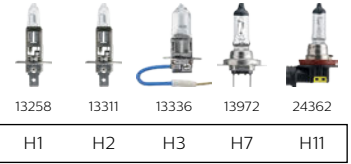

Which lamp for which function?