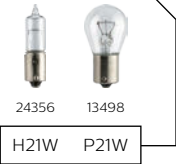

Running lights

Rear indicators