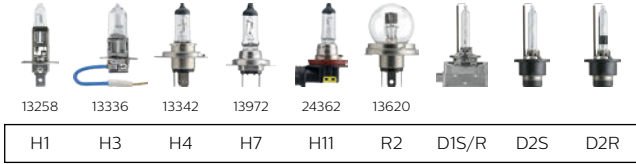

Which lamp for which function?